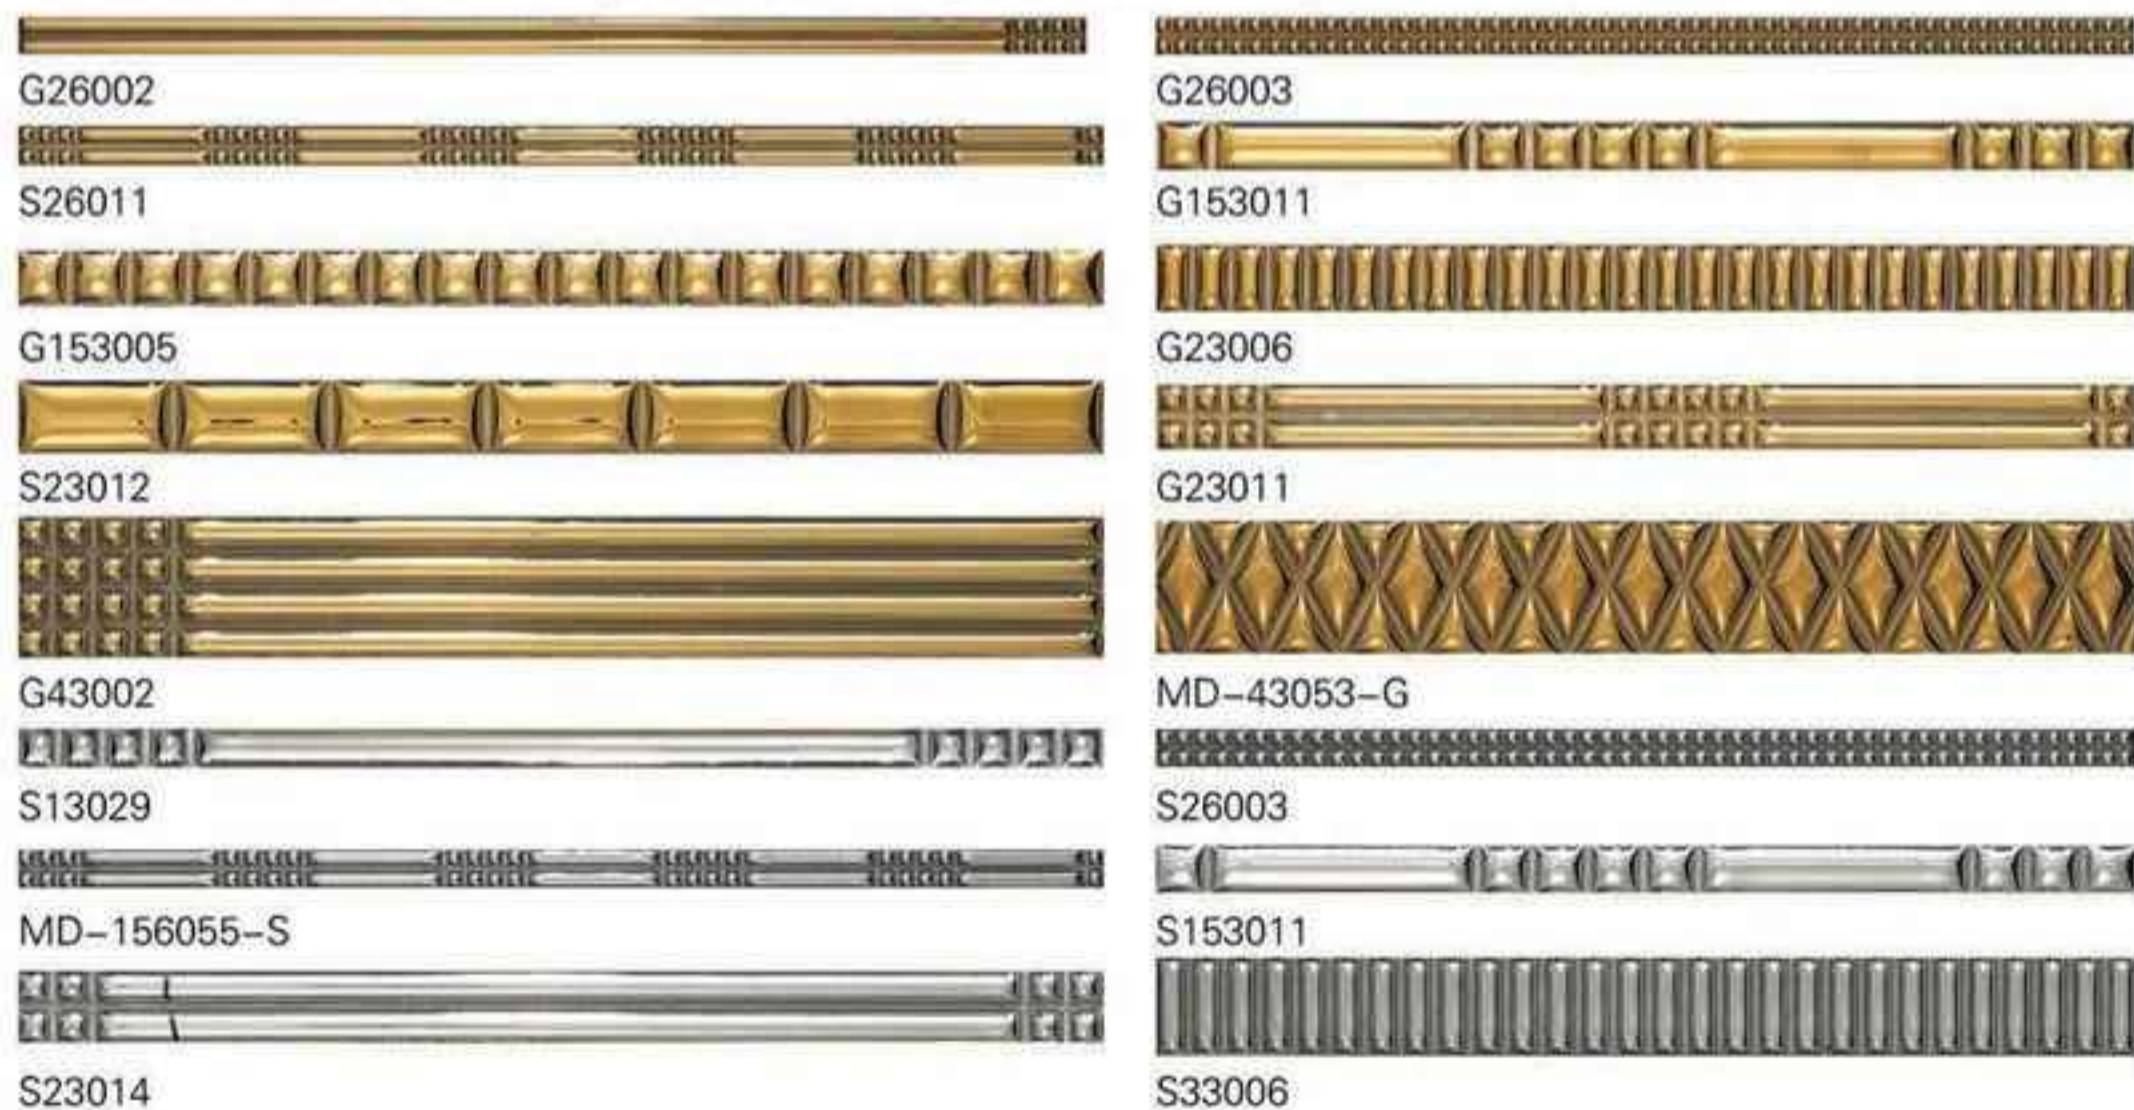

LISTELLO 15×300mm, 20×300mm, 30×300mm, 40×300mm